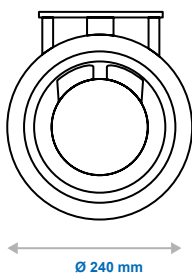

Front View: